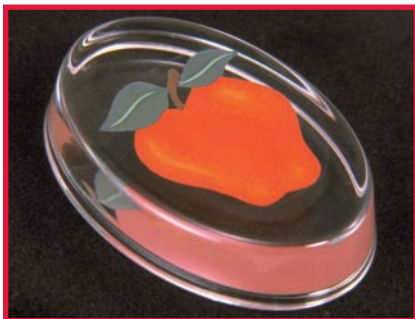

Globe Paperweight

Etched, two-toned blue crystal paperweight will make a wonderful and useful gift. Measures 3"D. Gift boxed.

AU13112\$19.95

Crystal Apple

An ideal heavy crystal apple with stem; a lovely and appropriate gift. Measures 3"H x 3"W. Boxed.

AU01141\$24.95

Apple Glass Paperweight

The beauty of glass is displayed with this heavy oval paperweight. Measures 4" x 2³/₄". Gift boxed.

AU51201\$10.95

**Glass Apple
With
Green Leaf**

This clear glass apple is adorned with a green glass stem and leaf. A unique and appropriate gift. Measures 2¹/₄"W x 3¹/₂"H. Gift boxed.