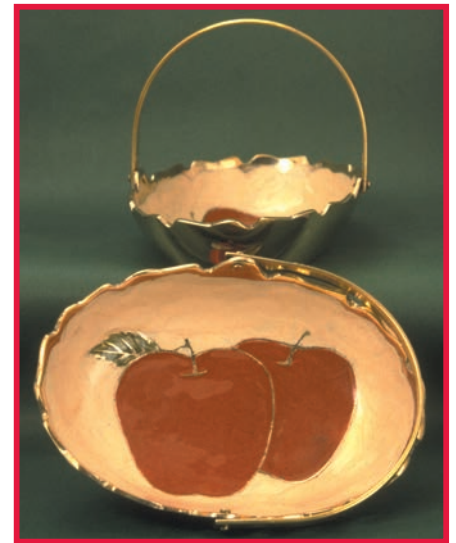

Lustre Colored Glass Apple Ornament

An apple collector's delight! For those who appreciate the multicolored, rainbow effect of old glass, will cherish this delicate hand-blown glass item. May be removed from stand for other ornamental use. Stand measures 7"; apple measures 2 1/4"W x 3"H. May be personalized with black enamel paint pen. Boxed.

AU23401\$4.50

School House Timer

This bright sixty minute timer is also a handy magnet. A useful gift. 3 1/2"H. AU10472.....\$8.95

STANDS ALONE OR USE AS MAGNET

Brass Apple Votive

Cut-out apples surround this brass votive. Glass holder and candle included. Votive cup measures 2 1/2"H. Boxed.

AU03125.....\$9.95

Brass Apple Basket

A heavy brass basket decorated with two inlaid enamel apples. Movable handle. Measures 5 1/2"L. Gift boxed.

AU45209\$10.95

Apple Door Mat

Welcome your friends and guests with a delicious red apple door mat. The hunter green background color is accented by our exclusive red apple design. Handcrafted in USA with luxurious indoor/outdoor, thick olefin fibers with a heavy vinyl backing. A welcomed gift to be used in doorways, kitchen or traffic area. Weighs 2 1/4 lbs., 18" x 27".